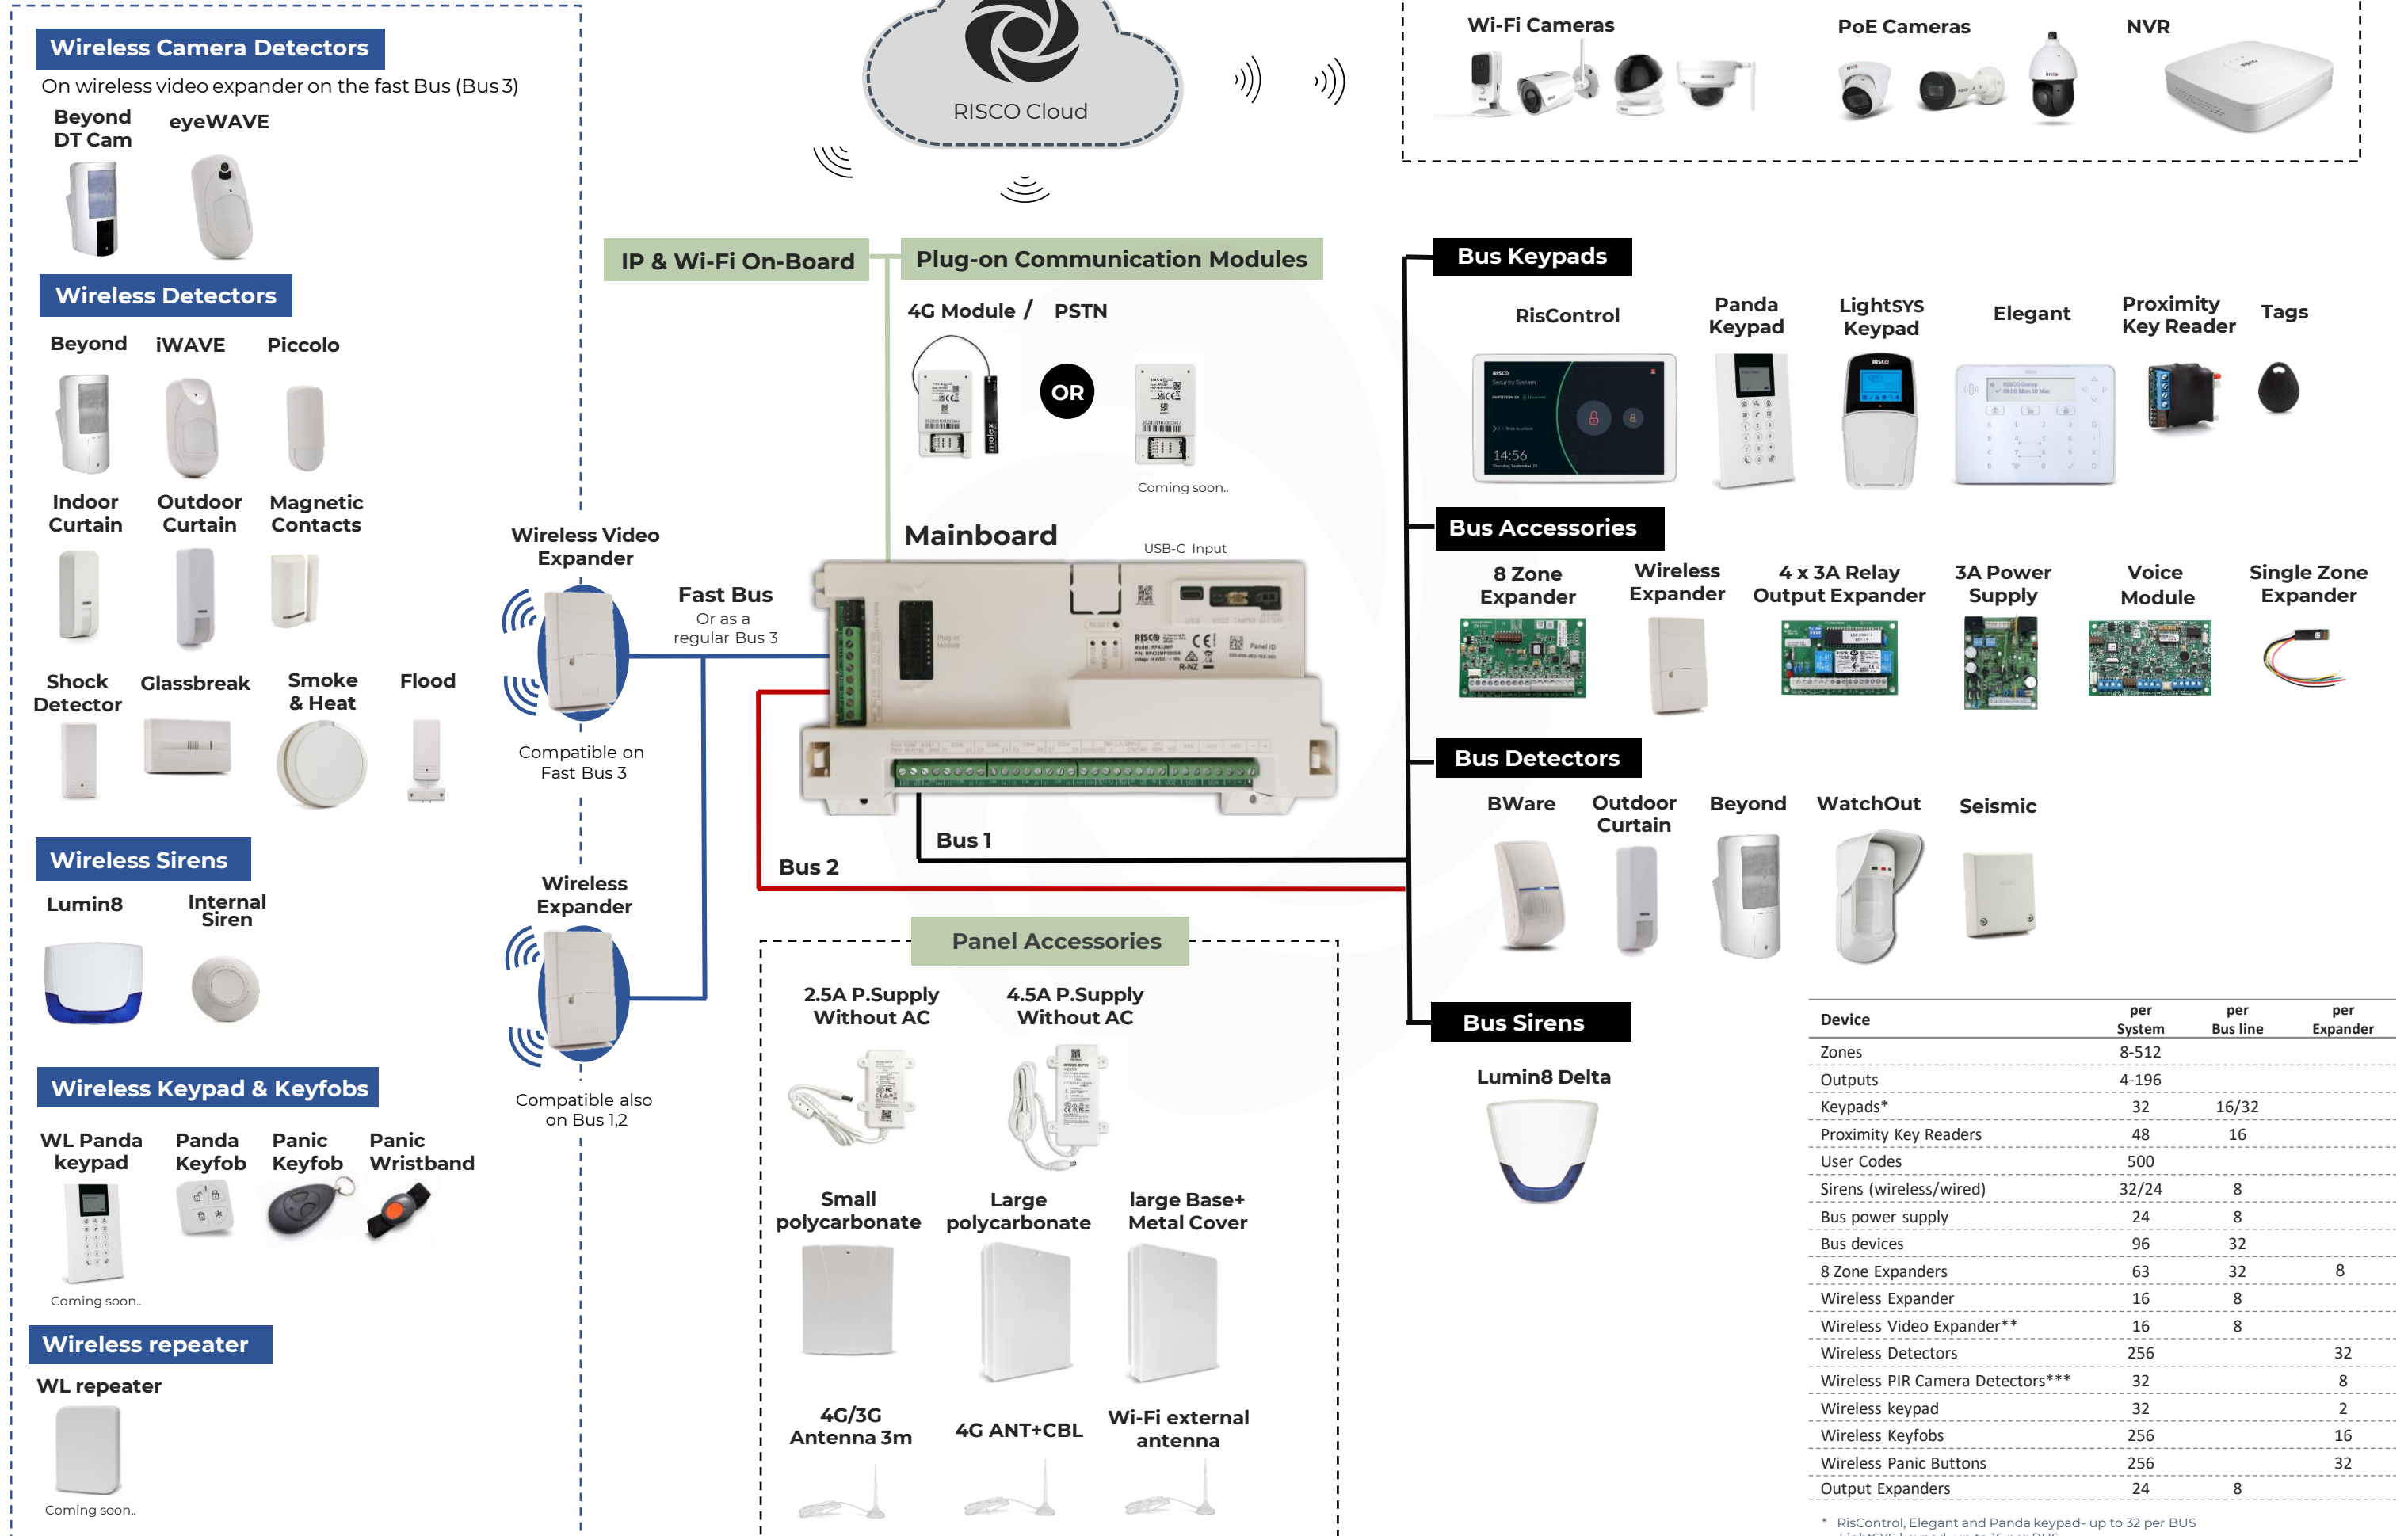

LightSYS+

System Architecture ANZ Ver1

Device	per System	per Bus line	per Expander
Zones	8-512		
Outputs	4-196		
Keypads*	32	16/32	
Proximity Key Readers	48	16	
User Codes	500		
Sirens (wireless/wired)	32/24	8	
Bus power supply	24	8	
Bus devices	96	32	
8 Zone Expanders	63	32	8
Wireless Expander	16	8	
Wireless Video Expander**	16	8	
Wireless Detectors	256		32
Wireless PIR Camera Detectors***	32		8
Wireless keypad	32		2
Wireless Keyfobs	256		16
Wireless Panic Buttons	256		32
Output Expanders	24	8	

* RisControl, Elegant and Panda keypad- up to 32 per BUS
LightSYS keypad- up to 16 per BUS
** Supports as well for all other RISCO Wireless Devices
*** via Wireless Video Expander